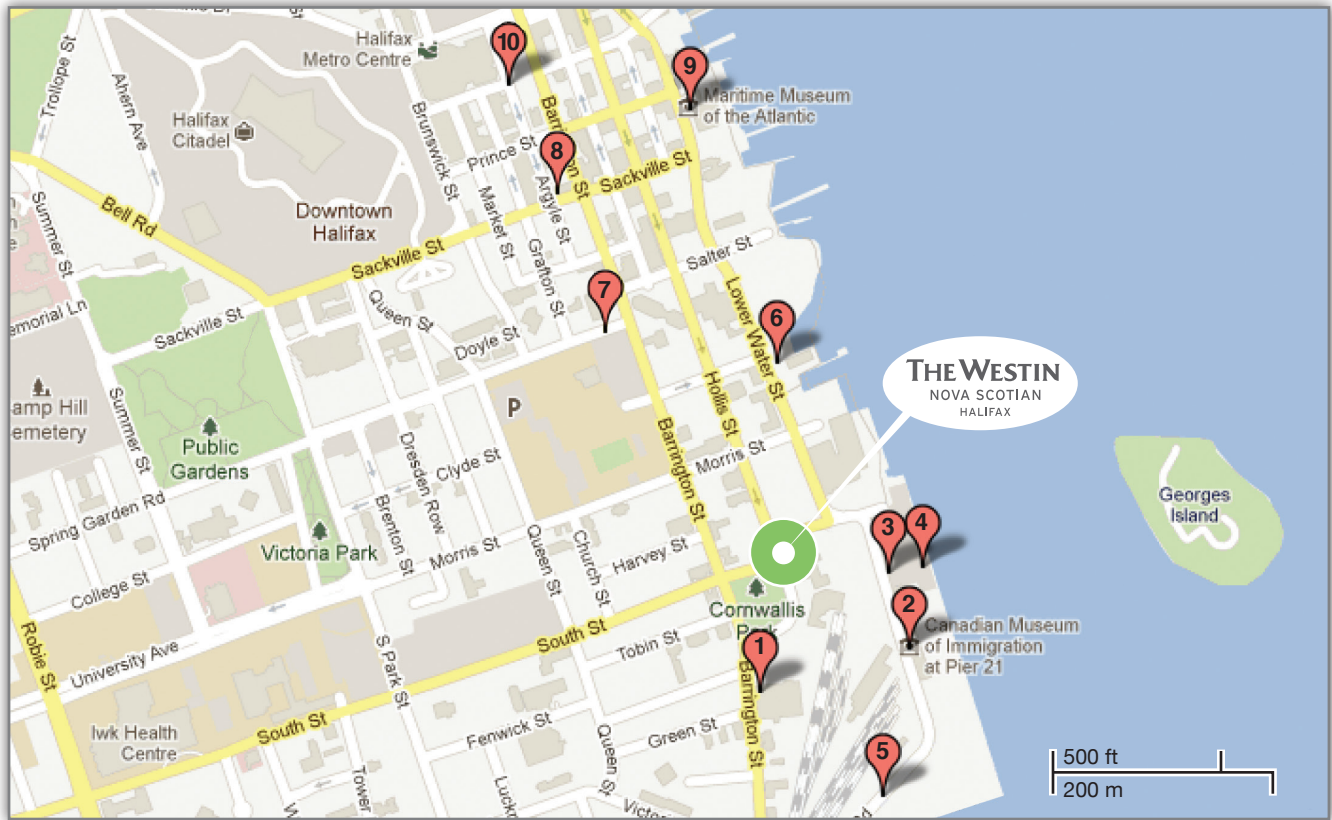

DISCOVER OUR PRIME HALIFAX LOCATION

● The Westin Nova Scotian

- | | |
|---|--|
| <ul style="list-style-type: none"> 1. 24 hour Supermarket 2. Pier 21 3. Garrison Brewery 4. Seaport Farmer's Market 5. Cunard Centre | <ul style="list-style-type: none"> 6. Shops @ Bishop's Landing 7. Spring Garden Road (Park Lane, Roots, Mills, Lululemon) 8. Durty Nelly's Irish Pub 9. Maritime Museum of the Atlantic 10. World Trade & Convention Centre |
|---|--|

The 4 ½ star Westin Nova Scotian offers an ideal location a stone's throw away from all that downtown Halifax has to offer. Your attendees will appreciate our proximity to world-class shopping and dining opportunities along with the area's leading attractions and events.

Indulging in Halifax's downtown offerings is easy thanks to our Westin Shuttle, a complimentary service within the downtown Halifax corridor operating Monday through Friday, (8am - 12 pm and 4 pm - 8pm).

Explore the map above or contact our concierge for more information about these nearby attractions.

1181 HOLLIS STREET, HALIFAX, NOVA SCOTIA
WWW.THEWESTINNOVASCOTIAN.COM

THE WESTIN
 NOVA SCOTIAN
 HALIFAX